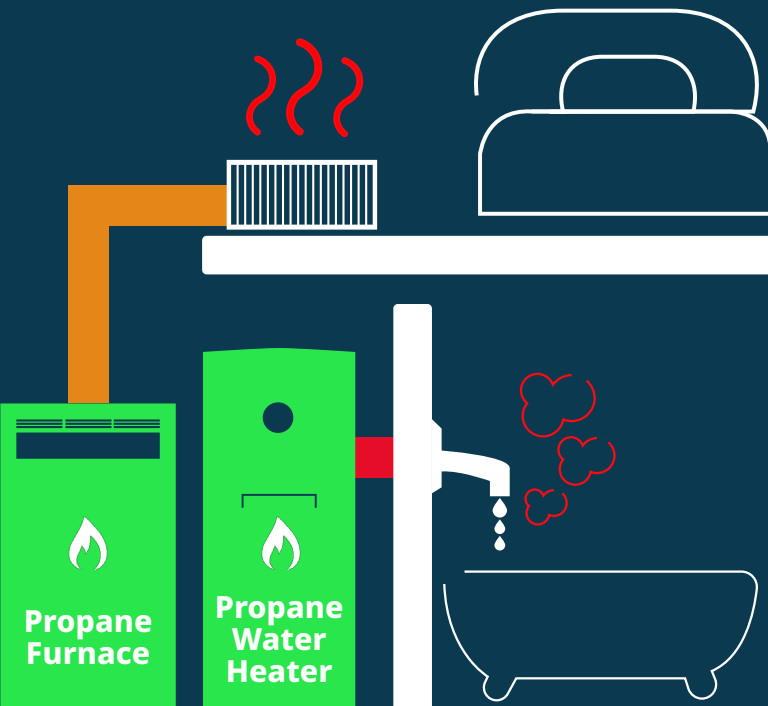

RECEIVE HUNDREDS

WHEN YOU INSTALL PROPANE APPLIANCES

Your Customers Receive up to \$500

Scan Me

MICHIGAN
PROPANE
COMMISSION

\$250

for each install

of a new Energy Star propane furnace,
water heater, or boiler when replacing
existing electric/oil units or in
a new construction